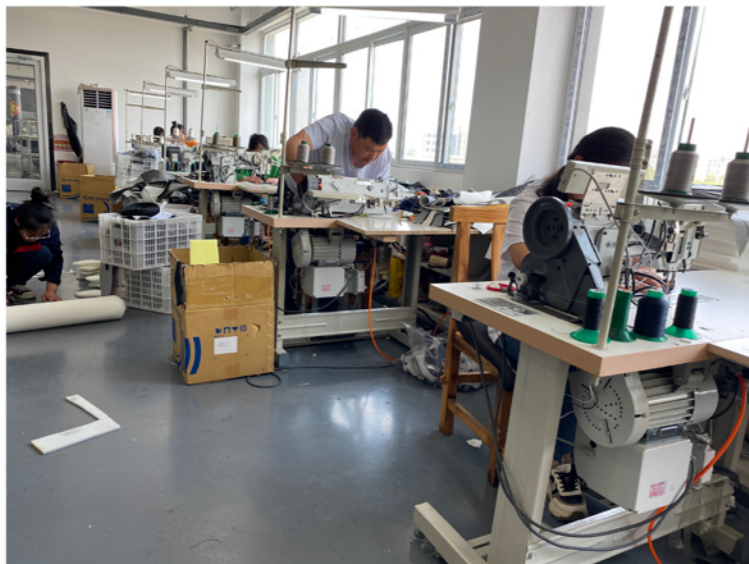

SEWING

EVA@ALLSEASBOATS.COM

SEPARATED SOFA FACTORY